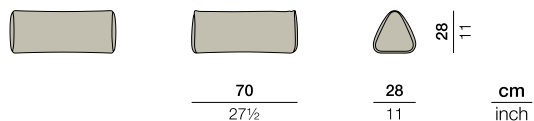

BRIXX

Backrest triangular

Design by **Lorenza Bozzoli** | Item code: **95092010** | Weight **7,3 kg/17 lbs** | Volume **0,05 m³/2 cu ft**

Measurements

Collection: A flexible system of rectangular modules, BRIXX offers exceptional comfort, 360° functionality and accessibility from all sides. Combining Italian craftsmanship with fashion expertise, BRIXX is fully upholstered in a luxurious, 50% recycled fabric that's water-repellent for indoor/outdoor use. Simple yet sophisticated, the collection features a refined material mix, playful accessories and appealing graphic contrasts.

Backrest triangular: This triangular backrest features a removable fabric cover and anti-slip pads. A foam-encased metal core gives it added weight to keeping it from moving.

Frame: This backrest consists of a metal core encased in foam, with a removable fabric cover.

Characteristics: Versatile, sophisticated, distinctive, luxurious, modular

Maintenance: To clean the fabric covers, remove them and wash them by hand. If not used under roof or awning, we recommend to cover the modules with DEDON outdoor covers at night and during rainfall.

Fabrics

95092010 + fabric code

Please see fabric options fact sheet

To learn more about DEDON, our collections and warranty policy, please visit our website –

www.dedon.de

10/20

DEDON