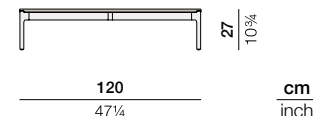

IZON

Coffee table 120 x 120 cm (47¼" x 47¼")

Design by **Arik Levy** | Item code: **933040** | Mineral composite: **44,6 kg/98 lbs**, HPL: **24,1 kg/54 lbs** | Volume **0,39 m³/14 cu ft**

Measurements

Collection: IZON by Arik Levy is a collection of coffee and side tables designed to mix and match, and even overlap. Frames are of powder-coated aluminum in a variety of dimensions. Tabletops come in diverse shapes, sizes and materials, from glass to natural stone. With its wide range of options, IZON encourages users to combine materials, colors, planes and proportions, creating unique, layered table arrangements to suit any setting.

Characteristics: Overlapping. Universal. Refined. Elegant. Versatile.

Coffee table: At 120 x 120 cm (47¼" x 47¼"), this coffee table is the collection's largest square table. It comes in four powder-coatings and a choice of high-pressure laminate or mineral composite tabletop. Mix and match with other IZON tables.