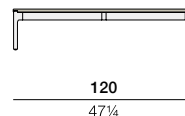

IZON

Coffee table 120 x 120 cm (47¼" x 47¼")

Design by **Arik Levy** | Item code: **933040** | Mineral composite: **44,6 kg/98 lbs**, HPL: **24,1 kg/54 lbs** | Volume **0,39 m³/14 cu ft**

Measurements

Collection: IZON by Arik Levy is a collection of coffee and side tables designed to mix and match, and even overlap. Frames are of powder-coated aluminum in a variety of dimensions. Tabletops come in diverse shapes, sizes and materials, from glass to natural stone. With its wide range of options, IZON encourages users to combine materials, colors, planes and proportions, creating unique, layered table arrangements to suit any setting.

Characteristics: Overlapping. Universal. Refined. Elegant. Versatile.

Coffee table: At 120 x 120 cm (47¼" x 47¼"), this coffee table is the collection's largest square table. It comes in four powder-coatings and a choice of high-pressure laminate or mineral composite tabletop. Mix and match with other IZON tables.