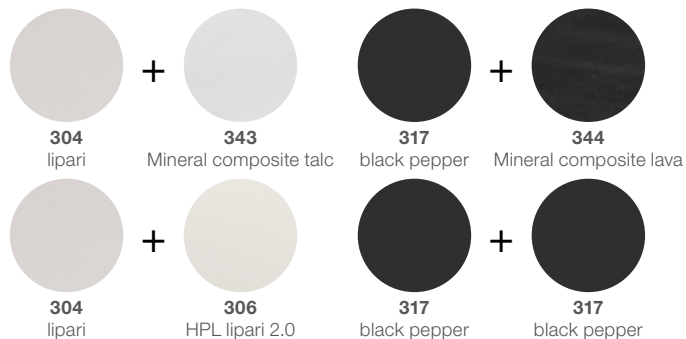

Powder coatings + tabletops

Additional items

56900040000

To learn more about DEDON, our collections and warranty policy, please visit our website –

www.dedon.de