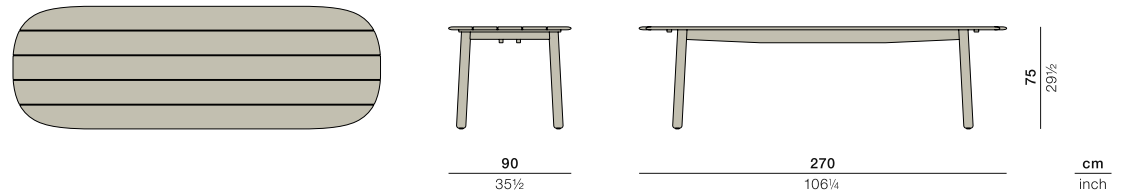

# MBRACE

Dining table 270 × 90 cm (35½" × 106¼")

Design by **Sebastian Herkner** | Item code: **085055** | Weight **51 kg/113 lbs** | Volume **1,83 m³/65 cu ft**

## Measurements

**Collection:** MBRACE by Sebastian Herkner takes a joyfully unconventional approach to poolside furniture, bringing DEDON fiber seating and a solid teak base together for the very first time. The result is an eye-catching, instantly likable collection for lounging, dining and more. MBRACE captures the spirit of barefoot luxury while extending the DEDON design language into new, more Nordic territory.

**Characteristics:** Friendly, engaging, embracing, innovative, handcrafted.

**Dining table:** With a shape reminiscent of a surfboard, this distinctive dining table of solid, slatted teak is only 90 cm (35½") deep, creating a sense of intimacy and informality that makes it unique.