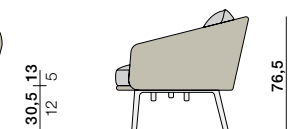

RILLY

3-seater

Design by GramFratesi | Item code: 103015 | Weight 21,4 kg/46 lbs | Volume 1,57 m³/55 cu ft | COM (Customer Own Material): 6,49 m/7.09 yd (plain fabric only)

Measurements

227
89¼

30,5
12 5

90
35½

76,5
30

cm
inch

Collection: A versatile collection of dining, lounging and poolside elements, RILLY by GamFratesi takes a fresh approach to DEDON's outdoor heritage. In place of traditional weaving technique, it features parallel vertical strands of maritime rope or new DEDON Fiber 'Touch'. The result is a "transparent" collection of friendly forms with distinctive faceting and a contemporary, graphic quality.

Characteristics: Contemporary. Graphic. Inviting. Intimate. Expansive.

3-seater: The generously proportioned 3-seater features a powder-coated aluminum frame and parallel vertical strands of fiber or maritime rope. It comes in four colors and is available in a range of fabrics.

Frame: The frame consists of aluminum.

Finishing: The frame is electrostatic powder-coated in black pepper.

Frame maintenance: Clean with a soft cloth and warm water.

Cushion maintenance: Every cushion is removable and all cushion covers are washable at 30°C.

Options: Choose between DEDON Fiber and weatherproof rope.

Optional Dry+ cushion construction is available for RILLY.

Fibers

157
taupe touch

158
teal touch

Ropes

155
taupe melange

156
teal melange

Additional items

Cover

56103015000

Cushions

Dry+ cushion set: 95103215 + fabric code

Please see fabric options fact sheet

Features

Dry+ cushion

To learn more about DEDON, our collections and warranty policy, please visit our website –

www.dedon.de