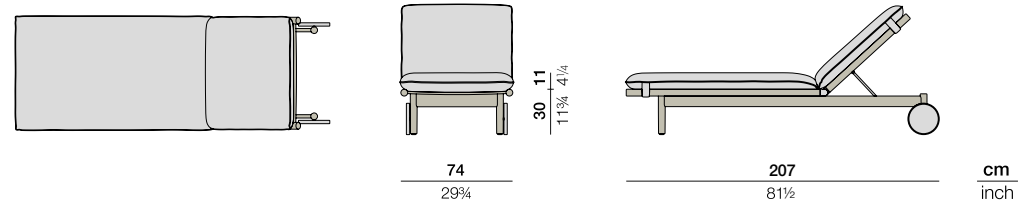

TIBBO

Beach chair

Design by Edward Barber & Jay Osgerby | Item code: 089019 | Weight 25,6 kg/57 lbs | Volume 0,46 m³/17 cu ft | COM (Customer Own Material): 5,3 m/ 8,3 yds (plain fabric only)

Measurements