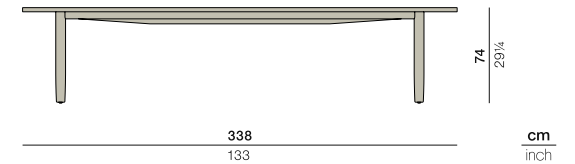

TIBBO

Dining table 103 × 338 cm

Design by Edward Barber & Jay Osgerby | Item code: 089045 | Weight 66 kg/146 lbs | Volume 2,6 m³/92 cu ft

Measurements

Collection: Renowned British designers Edward Barber and Jay Osgerby created TIBBO for an era in which indoor and outdoor living spaces are merging. DEDON's first collection in teak, TIBBO combines meticulous craftsmanship, superior comfort and remarkable lightness in a design that's distinctive, elegant and pure. Comprising both dining and lounge elements in a mix of teak, textiles and woven fiber, TIBBO conveys an exceptionally rich and luxurious look and feel.

Dining table: Almost 3.4m/133" in length but still lightweight, the top of this premium teak table is supported by a special construction underneath. The top is rounded on both sides while the ends feature flat edges.

Frame: This table consists of premium teak.

Characteristics: Calmative, elemental, engaging, comfortable, nordic, hand-crafted, lightweight

Frame maintenance: Natural-finish teak maintenance → Wash using DEDON teak cleaner.

Additional items

56089045000

To learn more about DEDON, our collections and warranty policy, please visit our website –

www.dedon.de

10/20

DEDON