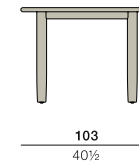

TIBBO

Dining table 103 × 338 cm

Design by Edward Barber & Jay Osgerby | Item code: 089045 | Weight 66 kg/146 lbs | Volume 2,6 m³/92 cu ft

Measurements

Collection: Renowned British designers Edward Barber and Jay Osgerby created TIBBO for an era in which indoor and outdoor living spaces are merging. DEDON's first collection in teak, TIBBO combines meticulous craftsmanship, superior comfort and remarkable lightness in a design that's distinctive, elegant and pure. Comprising both dining and lounge elements in a mix of teak, textiles and woven fiber, TIBBO conveys an exceptionally rich and luxurious look and feel.

Dining table: Almost 3.4m/133" in length but still lightweight, the top of this premium teak table is supported by a special construction underneath. The top is rounded on both sides while the ends feature flat edges.

Frame: This table consists of premium teak.

Characteristics: Calmative, elemental, engaging, comfortable, nordic, hand-crafted, lightweight

Frame maintenance: Natural-finish teak maintenance → Wash using DEDON teak cleaner.